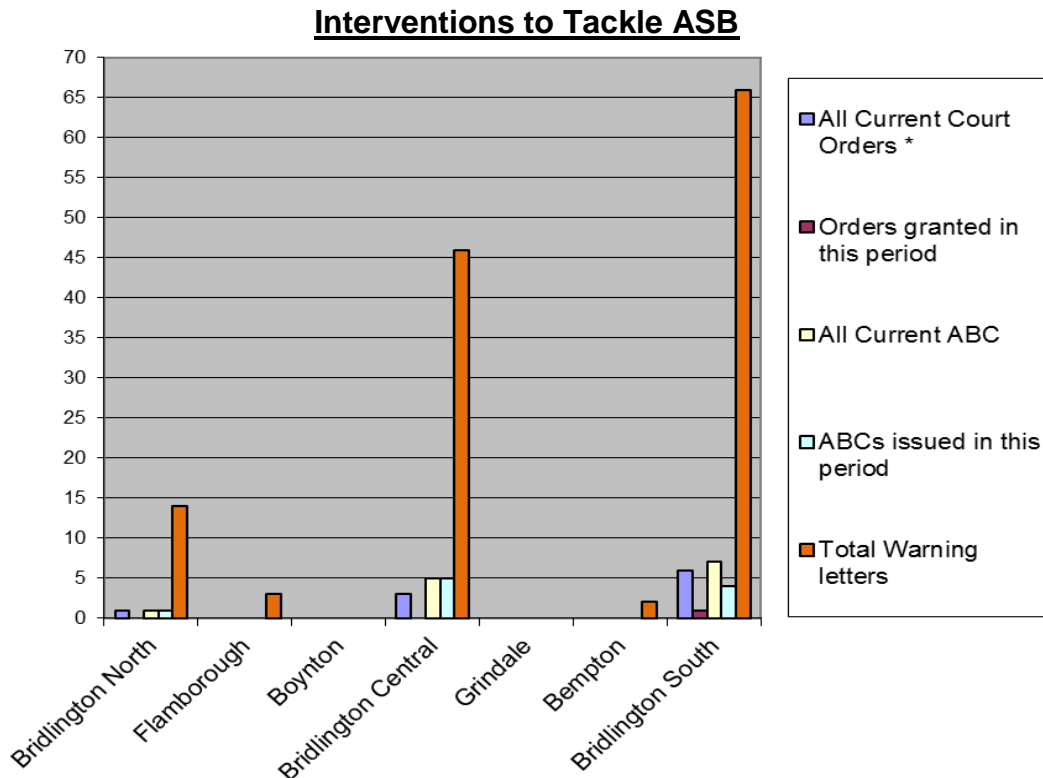

Bridlington North, South, Old Town and Central

Six month data represents 1 October 2017 to 31 March 2018

Breakdown by Parish and Town Council area

*Court Orders include ASBOs, Criminal Behaviour Orders and Civil Injunctions

Bridlington North, South, Old Town and Central

Six month data represents 1 October 2017 to 31 March 2018

Breakdown by Ward

Interventions to Tackle ASB

*Court Orders include ASBOs, Criminal Behaviour Orders and Civil Injunctions

Calls for Service to the ASB Team

Bridlington North, South, Old Town and Central

Six month data represents 1 October 2017 to 31 March 2018

Neighbourhood Watch Groups and Community Projects