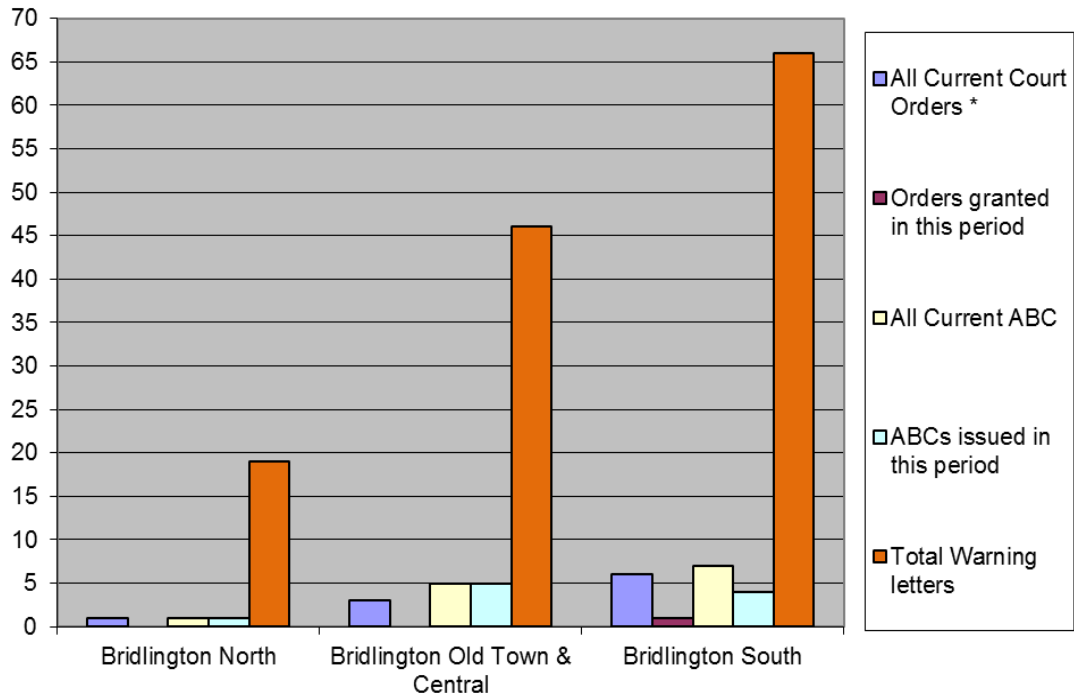

Bridlington North, South, Old Town and Central

Six month data represents 1 October 2017 to 31 March 2018

Breakdown by Parish and Town Council area

*Court Orders include ASBOs, Criminal Behaviour Orders and Civil Injunctions

Bridlington North, South, Old Town and Central

Six month data represents 1 October 2017 to 31 March 2018

Breakdown by Ward

Interventions to Tackle ASB

*Court Orders include ASBOs, Criminal Behaviour Orders and Civil Injunctions

Calls for Service to the ASB Team

Bridlington North, South, Old Town and Central

Six month data represents 1 October 2017 to 31 March 2018

Neighbourhood Watch Groups and Community Projects