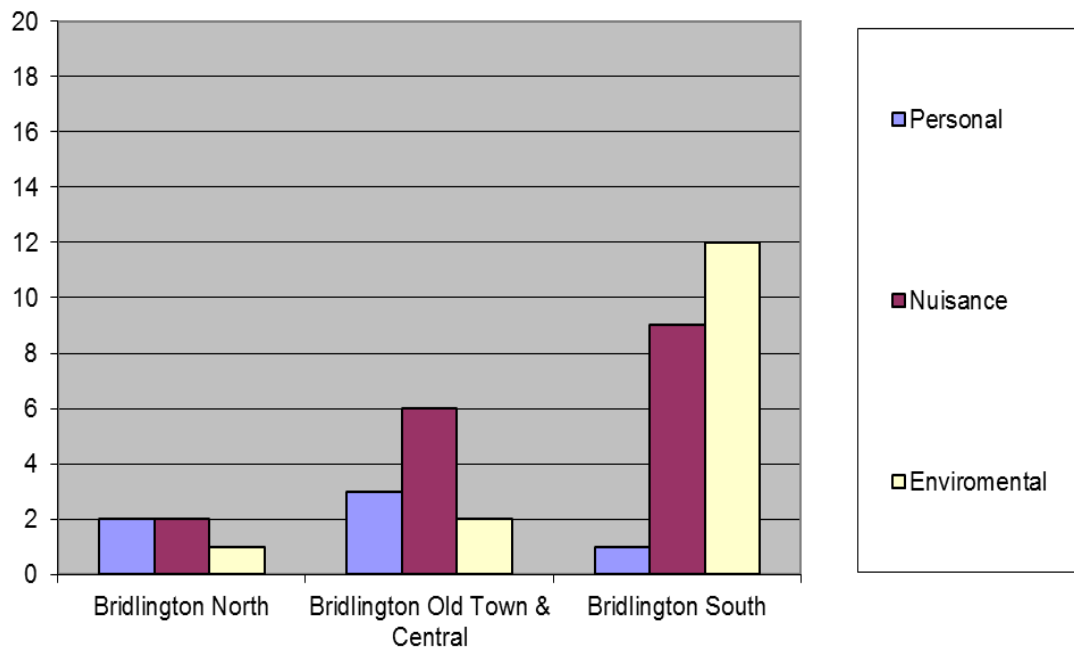

Bridlington North, South, Old Town and Central

Six month data represents 1 October 2017 to 31 March 2018

Breakdown by Ward

Interventions to Tackle ASB

*Court Orders include ASBOs, Criminal Behaviour Orders and Civil Injunctions

Calls for Service to the ASB Team

Bridlington North, South, Old Town and Central

Six month data represents 1 October 2017 to 31 March 2018

Neighbourhood Watch Groups and Community Projects