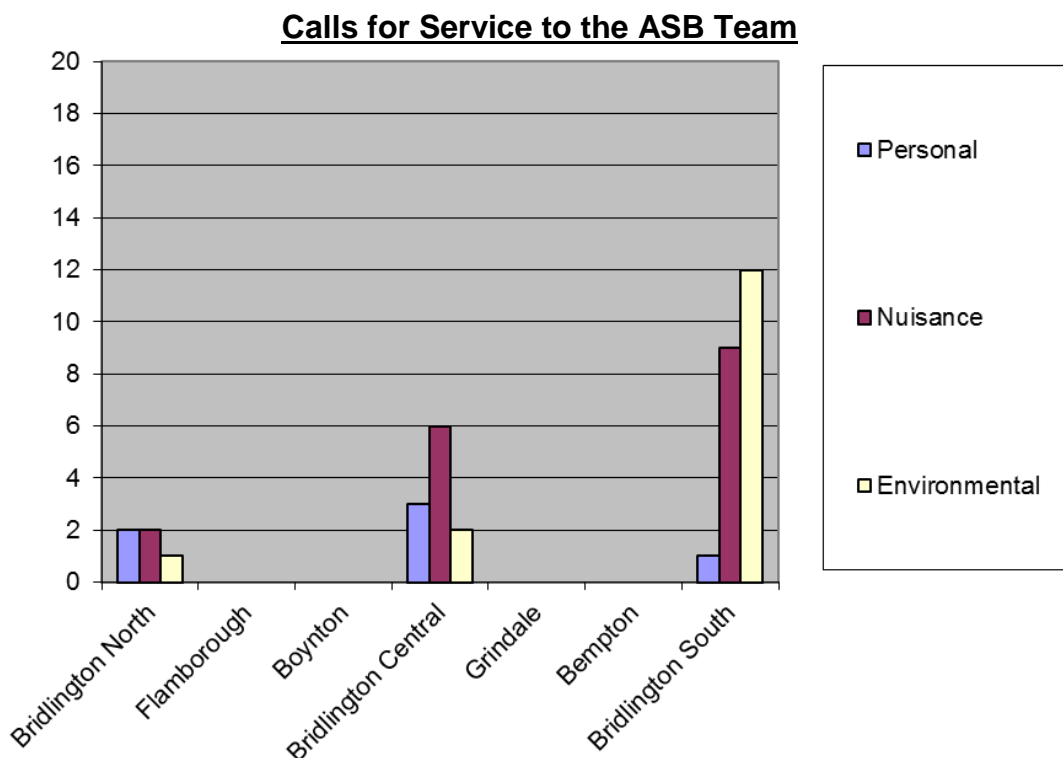

Bridlington North, South, Old Town and Central

Six month data represents 1 October 2017 to 31 March 2018

Breakdown by Parish and Town Council area

*Court Orders include ASBOs, Criminal Behaviour Orders and Civil Injunctions

Bridlington North, South, Old Town and Central

Six month data represents 1 October 2017 to 31 March 2018

Breakdown by Ward

Interventions to Tackle ASB

*Court Orders include ASBOs, Criminal Behaviour Orders and Civil Injunctions

Calls for Service to the ASB Team

Bridlington North, South, Old Town and Central

Six month data represents 1 October 2017 to 31 March 2018

Neighbourhood Watch Groups and Community Projects